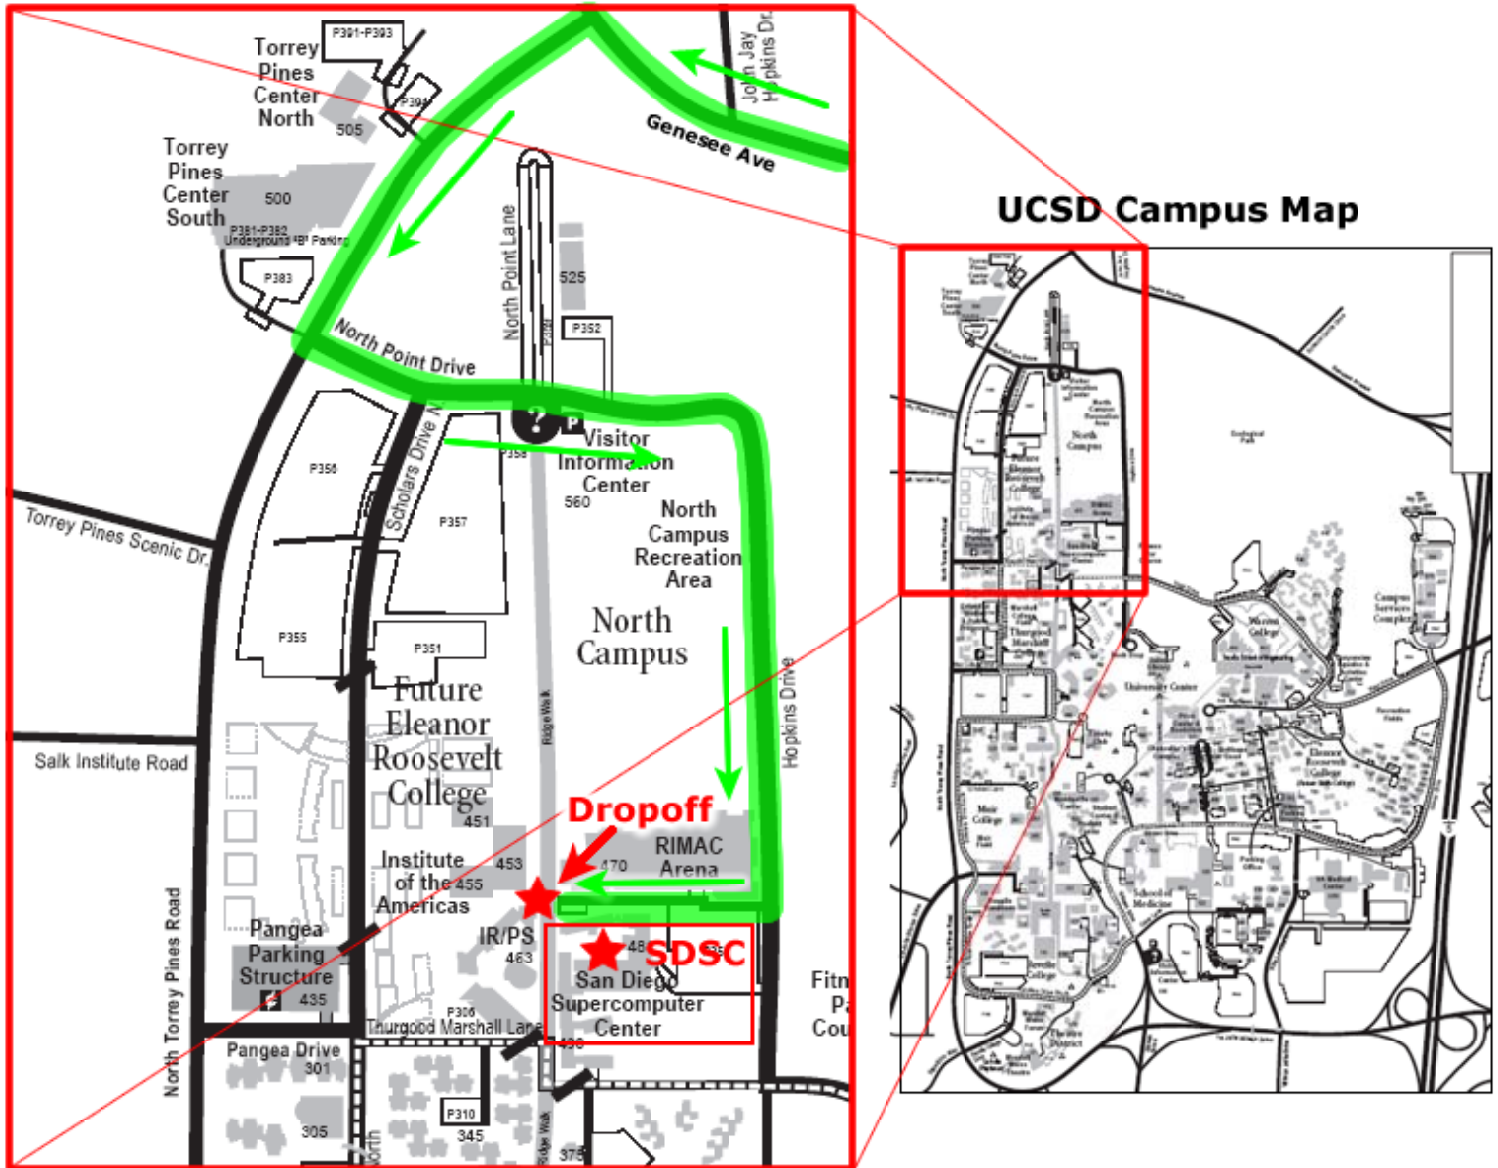

# Directions to the Passenger Drop-off at the San Diego Supercomputer Center

From Genesee Avenue traveling west, turn left onto North Torrey Pines Road.

Enter the UCSD campus at North Point Drive. Drive past the Information Booth on the right and continue as North Point Drive turns right and becomes Hopkins Drive.

Drive past the playing field and the large RIMAC structure on the right. Immediately beyond RIMAC, turn right into the driveway right before the entrance to our new SDSC facility extension. Drive to the top of the hill, between the SDSC and RIMAC buildings to the turn-around area next to the handicapped parking. There will be room to drop off passengers and turn around to exit.